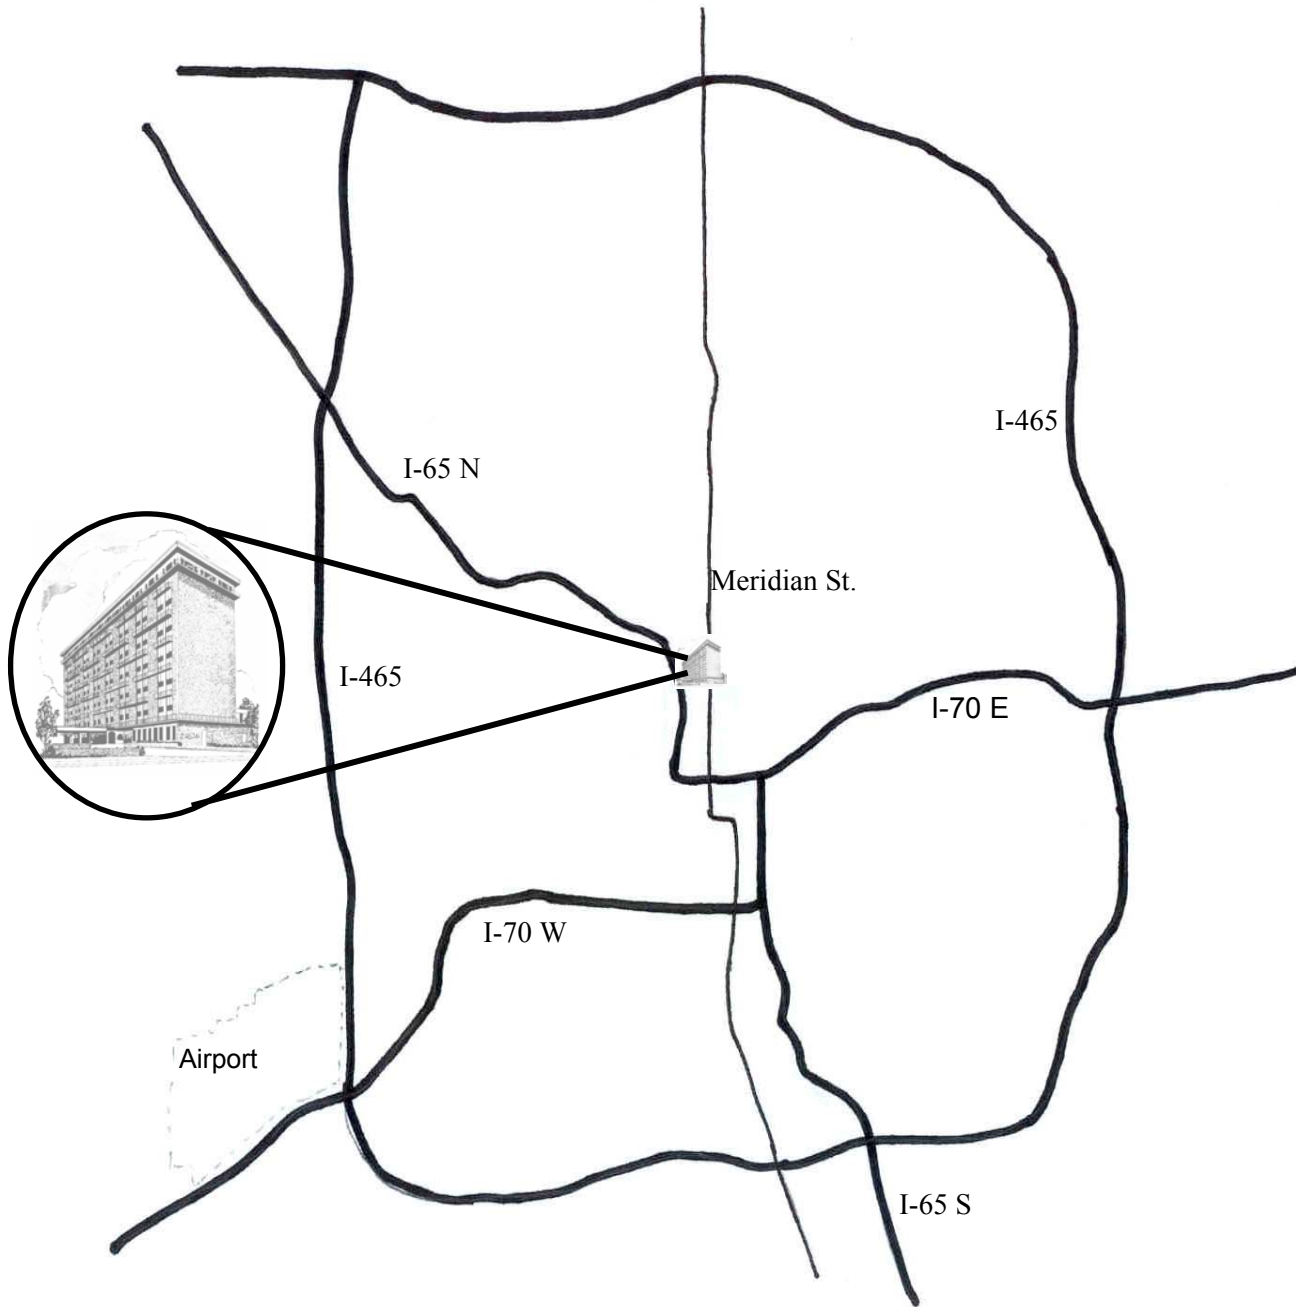

CHARACTER COUNCIL OF INDIANA

Directions to the 2820 North Meridian building, Indianapolis, IN

Directions:

From the North on I-65 ~ Take the Martin Luther King exit (after the Lafayette and 38th street exits). Turn right on to MLK. Turn left on to 29th Street. Follow 29th Street under I-65 to Meridian. Turn right on Meridian. ITC is on your right.

From the South on I-65 ~ Take the 29th 30th Street exit. Turn right on to 29th Street. Follow 29th Street to Meridian. Turn right on Meridian. ITC is on your right.